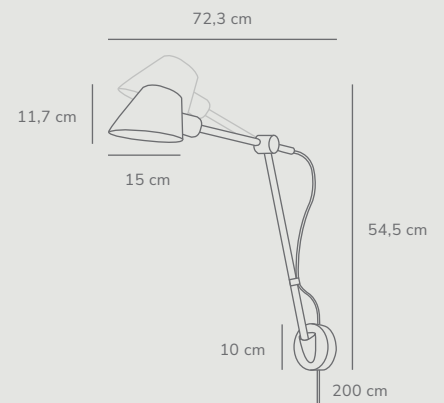

Measurements	Dimmable	Cable info	Switch	Max. W	Masterbox
H: 54,5 cm, shade Ø: 15 cm, shade H: 11,7 cm, projection: 72,3 cm, tube Ø: 1,57 cm, wall base: Ø10 cm	No, cannot be dimmed	Black Textile Replaceable	On the fixture	60W	Qty. 2