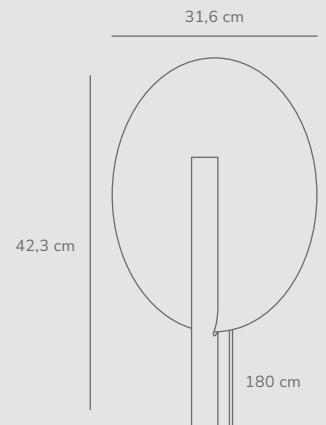

Class 2

Measurements	Dimmable	Cable info	Switch	Max. W	Masterbox
H: 42,3 cm, shade Ø: 31,6 cm	No, cannot be dimmed	White Textile Not replaceable	On the cable	6W	Qty. 3

Spargo Wall designed by Anker Studio