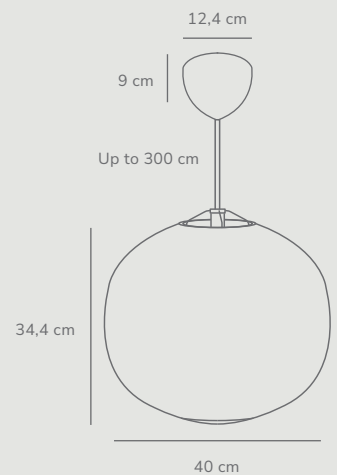

Navone 40 Pendant designed by Sofie Lefèvre

White 2420103001
Glass

E27
(excl.)

IP20

Dimmable

300 cm

Class 2

Measurements	Dimmable	Cable info	Canopy info	Max. W	Masterbox
H: 34,4 cm, shade Ø: 40 cm	Yes, can be dimmed by choosing a dimmable bulb	White Textile Not replaceable	White Metal 12,4 cm x 9 cm	40W	Qty. 2

Measurements	Dimmable	Cable info	Canopy info	Max. W	Masterbox
H: 26,5 cm, shade Ø: 18 cm	Yes, can be dimmed by choosing a dimmable bulb	Black Textile Not replaceable	Black Plastic 12 cm x 9 cm	60W	Qty. 3