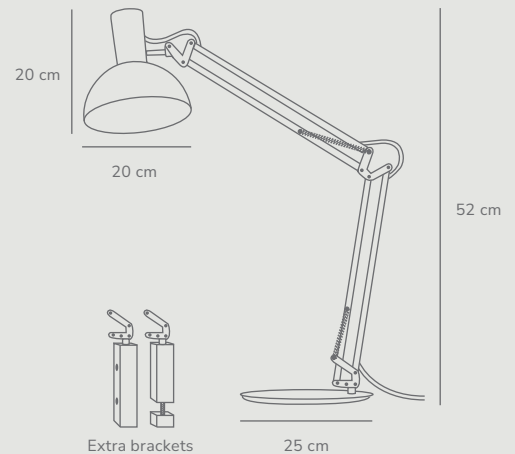

Measurements	Dimmable	Cable info	Switch	Max. W	Masterbox
H: 52 cm, shade Ø: 20 cm, shade H: 20 cm	No, cannot be dimmed	Black Plastic Not replaceable	On the fixture	60W	Qty. 2

Caché Table designed by Charlotte Høncke Design