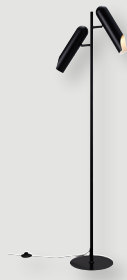

Rochelle Floor designed by Charlotte Høncke Design

Black 2320314003
Metal

GU10
(excl.)

IP20

Not dimmable

40°

250 cm

Class 2