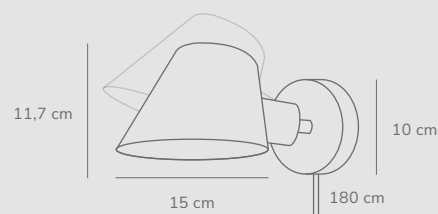

E27
(excl.)

IP20

Not dimmable

90°

180 cm

Class 2

Measurements	Dimmable	Cable info	Switch	Max. W	Masterbox
H: 11,7 cm, shade Ø: 15 cm, shade H: 11,7 cm	No, cannot be dimmed	Black/Grey Textile Replaceable	On the fixture	60W	Qty. 3