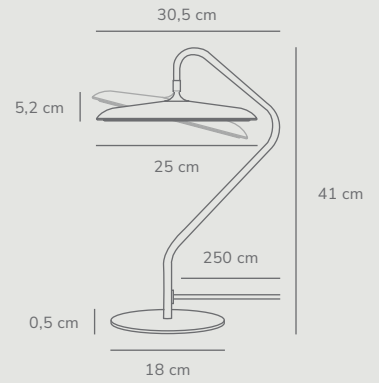

- Integrated LED
- 3000 kelvin
- IP20
- 1100 lumen
- Not dimmable
- 15°
- Ra 90
- 250 cm
- Class 2
- 5 YEAR LED guarantee

Measurements	Dimmable	Cable info	Switch	LED W	Lifespan	Masterbox
H: 41 cm, L: 30,5 cm, shade Ø: 25 cm, tube Ø: 1,15 cm	No, cannot be dimmed	Black Textile Not replaceable	On the cable	15W	30000 hours	Qty. 2