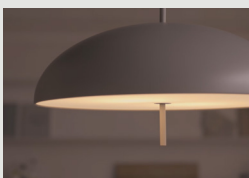

Take a look at our ambience video here