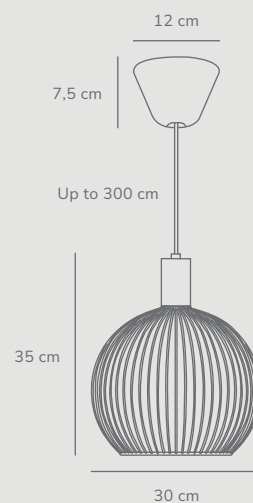

Aver 30 Pendant *designed by Carlo Volf*

Measurements	Dimmable	Cable info	Canopy info	Max. W	Masterbox
Shade H: 35 cm, shade Ø: 30 cm	Yes, can be dimmed by choosing a dimmable bulb	Black Textile Not replaceable	Black Plastic 12 cm x 7,5 cm	60W	Qty. 2