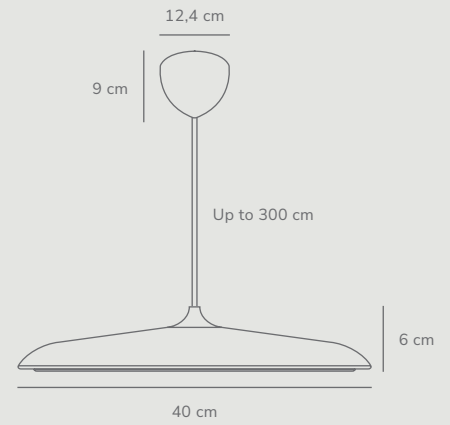

Copper 2420223030
Metal

Stainless steel 2420223034
Metal

Dusty rose 2420223057
Metal

Integrated LED

3000 kelvin

IP20

1600 lm

Dimmable

Ra 90

300 cm

Class 2

LED guarantee

Measurements	Dimmable	Cable info	Canopy info	LED W	Lifespan	Masterbox
Shade Ø: 40 cm, shade H: 6 cm	Yes, has built-in dimmable light source for wall dimmer	Black/Grey/Beige/ Dusty rose Textile Not replaceable	Black/Grey/ Stainless steel/ Dusty rose Plastic 12,4 cm x 9 cm	24W	30000 hours	Qty. 1