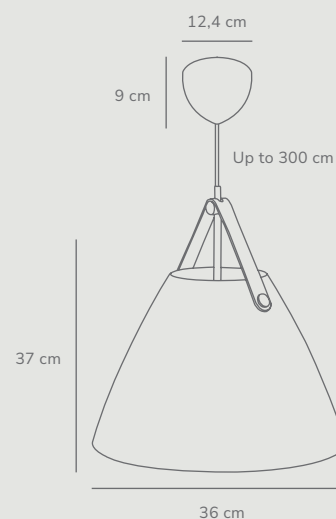

Strap 36 Pendant designed by Bjørn+Balle

Measurements	Dimmable	Cable info	Canopy info	Max. W	Masterbox
H: 37 cm, shade Ø: 36 cm	Yes, can be dimmed by choosing a dimmable bulb	White/Black Textile Not replaceable	White/Black Metal 12,4 cm x 9 cm	40W	Qty. 2