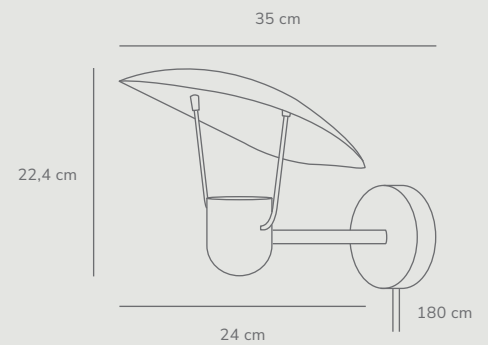

Fabiola Wall designed by Charlotte Høncke Design

GU10
(excl.)

IP20

Not dimmable

180 cm

Class 2

Touch on/off

Measurements	Dimmable	Cable info	Switch	Max. W	Masterbox
H: 22,4 cm, W: 24 cm, D: 35 cm	No, cannot be dimmed	Black Textile Replaceable	Touch on/off on the base	40W	Qty. 3