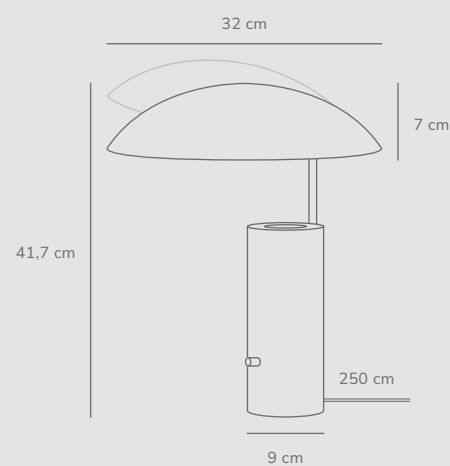

Measurements	Dimmable	Cable info	Switch	Max. W	Masterbox
H: 41,7 cm, shade Ø: 32 cm, shade H: 7 cm, tube Ø: 1,15 cm	No, cannot be dimmed	White/Black Textile Not replaceable	On the base	15W	Qty. 2