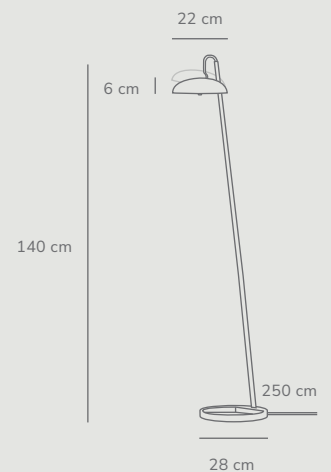

Measurements	Dimmable	Cable info	Switch	Max. W	Masterbox
H: 140 cm, base Ø: 28 cm, shade Ø: 22 cm, shade H: 6 cm, tube Ø: 1,45 cm	No, cannot be dimmed	White/Black Textile Not replaceable	On the cable	3x3W	Qty. 2