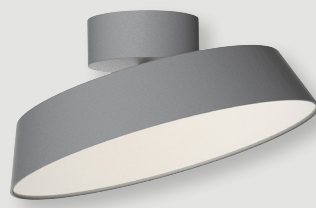

Kaito Dim Ceiling designed by Bønnelycke MDD

Grey 2320536010
Metal

- Integrated LED
- 3000 kelvin
- IP20
- 610 lm
- Dimmable
- Ra 80
- 20°
- Class 2
- 5 YEAR LED guarantee

Measurements	Dimmable	Canopy info	LED W	Lifespan	Masterbox
H: 11,7 cm, shade Ø: 30 cm	Yes, has built-in dimmable light source for wall dimmer	White/Grey Metal 10,6 x 2,5 cm	13W	30000 hours	Qty. 3