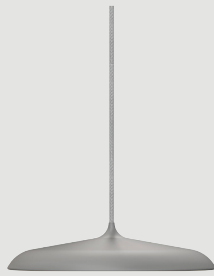

Grey 2420203010
Metal