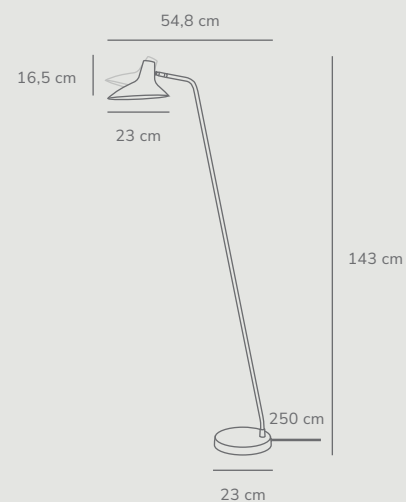

Darci Floor designed by Bjørn+Balle

Measurements	Dimmable	Cable info	Switch	Max. W	Masterbox
H: 143 cm, W: 23 cm, L: 54,8 cm, shade Ø: 23 cm, shade H: 16,5 cm, tube Ø: 1,56 cm	No, cannot be dimmed	Black Textile Not replaceable	On the cable	25W	Qty. 2