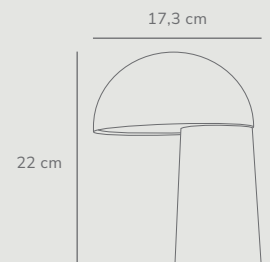

Integrated
LED

2700 kelvin

IP20

300 lm

Moodmaker

Ra 80

150 cm

Class 3

USB charging

5
YEAR
LED
guarantee

Measurements	Dimmable	Cable info	Battery info	Switch	LED W	Lifespan	Masterbox
H: 22 cm, shade Ø: 17,3 cm	3-step Moodmaker™ 230 lm - 92 lm - 23 lm	Black/White Plastic USB-C cable incl.	Lithium-ion 3,7V Lasting time 230 lm = 8h 92 lm = 15h 23 lm = 65h Recharging time 8h	On the fixture	4,3W	25000 hours	Qty. 3