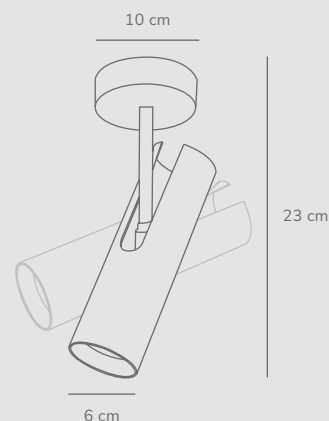

Measurements	Dimmable	Max. W	Masterbox
H: 23 cm, shade Ø: 6 cm, ceiling base: Ø10 cm	Yes, can be dimmed by choosing a dimmable bulb	8W	Qty. 3