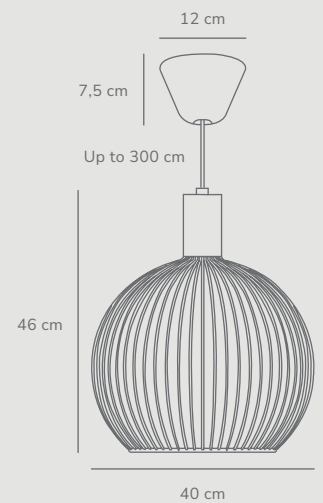

Aver 40 Pendant *designed by Carlo Volf*

Black 84253003
Metal

E27
(excl.)

IP20

Dimmable

300 cm

Class 2

Measurements	Dimmable	Cable info	Canopy info	Max. W	Masterbox
H: 46 cm, shade Ø: 40 cm	Yes, can be dimmed by choosing a dimmable bulb	Black Textile Not replaceable	Black Plastic 12 cm x 7,5 cm	60W	Qty. 1

Aver 50 Pendant *designed by Carlo Volf*

Black 84263003
Metal

E27
(excl.)

IP20

Dimmable

300 cm

Class 2

Measurements	Dimmable	Cable info	Canopy info	Max. W	Masterbox
H: 54,2 cm, shade Ø: 50 cm	Yes, can be dimmed by choosing a dimmable bulb	Black Textile Not replaceable	Black Plastic 12 cm x 7,5 cm	60W	Qty. 1