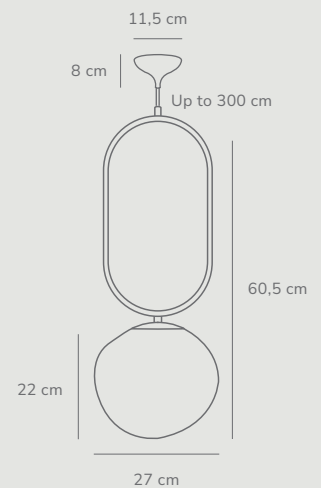

Black 2320314003
Metal

GU10
(excl.)

IP20

Not dimmable

40°

250 cm

Class 2

Measurements	Dimmable	Cable info	Switch	Max. W	Masterbox
H: 145 cm, W: 29 cm, shade Ø: 7,6 cm, tube Ø: 1,9 cm, base Ø: 25 cm	No, cannot be dimmed	Black Textile Not replaceable	On the cable	2x8W	Qty. 2

Shapes 27 Pendant designed by Maria Berntsen

Brass 2120023035
Glass

E27
(excl.)

IP20

Dimmable

300 cm

Class 2

Measurements	Dimmable	Cable info	Canopy info	Max. W	Masterbox
H: 60,5 cm, shade Ø: 27 cm, shade H: 22 cm, tube Ø: 1,53 cm	Yes, can be dimmed by choosing a dimmable bulb	Black Textile Not replaceable	Black Plastic 11,5 x 8 cm	15W	Qty. 2

Shapes Table designed by Maria Berntsen

Brass 2120055035
Glass

Measurements	Dimmable	Cable info	Switch	Max. W	Masterbox
H: 47 cm, shade Ø: 22 cm, shade H: 18 cm, tube Ø: 1,53 cm	No, cannot be dimmed	Black Textile Not replaceable	On the cable	15W	Qty. 3

Shapes Wall designed by Maria Berntsen

Brass 2320321035
Glass

Measurements	Dimmable	Cable info	Switch	Max. W	Masterbox
H: 26 cm, W: 22,5 cm, shade Ø: 22 cm	No, cannot be dimmed	Black Textile Replaceable	On the cable	25W	Qty. 3