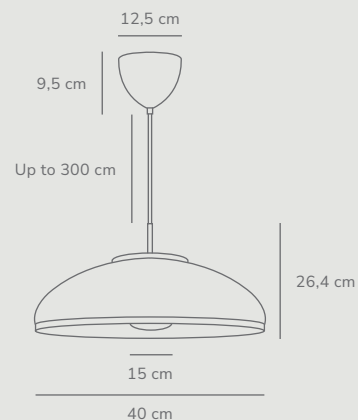

E14
(excl.)

IP20

Dimmable

300 cm

Class 2

Measurements	Dimmable	Cable info	Canopy info	Max. W	Masterbox
Shade H: 26,4, shade Ø: 40 cm	Yes, can be dimmed by choosing a dimmable bulb	Black/Beige Textile Not replaceable	Black/Beige Metal 12,5 x 9,5 cm	25W	Qty. 2