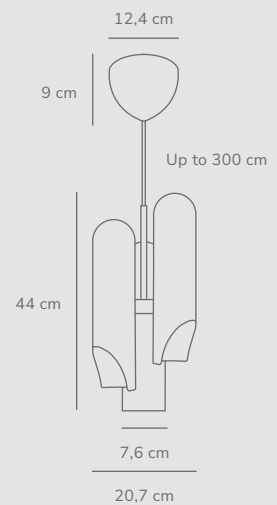

Measurements	Dimmable	Cable info	Switch	Max. W	Masterbox
H: 142,5 cm, W: 30 cm, shade Ø: 12,5 cm	No, cannot be dimmed	Black Textile Not replaceable	On the fixture	3x8W	Qty. 2

Rochelle Pendant designed by Charlotte Høncke Design

Black 2320283003
Metal

GU10
(excl.)

IP20

Dimmable

300 cm

Class 2

Measurements	Dimmable	Cable info	Canopy info	Max. W	Masterbox
H: 44 cm, Ø: 20,7 cm, shade Ø: 7,6 cm	Yes, can be dimmed by choosing a dimmable bulb	Black Textile Not replaceable	Black Metal 12,4 cm x 9 cm	3x8W	Qty. 3