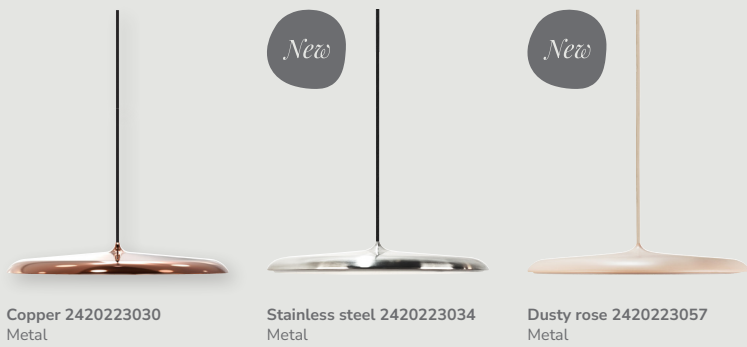

Black 2420203003
Metal

Grey 2420203010
Metal

Beige 2420203009
Metal

Copper 2420203030
Metal

Stainless steel 2420203034
Metal

Dusty rose 2420203057
Metal

Integrated
LED

3000 kelvin

IP20

1000 lm

Dimmable

Ra 90

300 cm

Class 2

LED
guarantee

Measurements	Dimmable	Cable info	Canopy info	LED W	Lifespan	Masterbox
Shade Ø: 25 cm, shade H: 6 cm	Yes, has built-in dimmable light source for wall dimmer	Black/Grey/Beige/ Dusty rose Textile Not replaceable	Black/Grey/ Stainless steel/ Dusty rose Plastic 12,4 cm x 9 cm	14W	30000 hours	Qty. 2

Artist 40 Pendant designed by Bønnelycke MDD

Black 2420223003
Metal

Grey 2420223010
Metal

Beige 2420223009
Metal

Copper 2420223030
Metal

Stainless steel 2420223034
Metal

Dusty rose 2420223057
Metal

Integrated LED