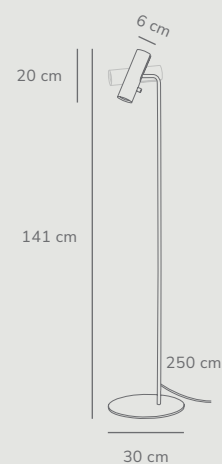

MIB 6 Floor designed by Bønnelycke MDD

GU10
(excl.)

IP20

Not dimmable

90°

250 cm

Class 2

Measurements	Dimmable	Cable info	Switch	Max. W	Masterbox
H: 141 cm, shade Ø: 6 cm, shade H: 20 cm, tube Ø: 1,27 cm	No, cannot be dimmed	White/Black Plastic Not replaceable	On the fixture	8W	Qty. 2