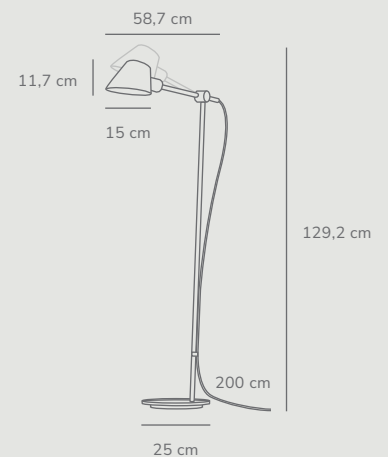

Stay Floor *designed by Maria Berntsen*

Measurements	Dimmable	Cable info	Switch	Max. W	Masterbox
H: 129,2 cm, shade Ø: 15 cm, shade H: 11,7 cm, projection: 58,7 cm, tube Ø: 1,57 cm	No, cannot be dimmed	Black Textile Not replaceable	On the fixture	60W	Qty. 1