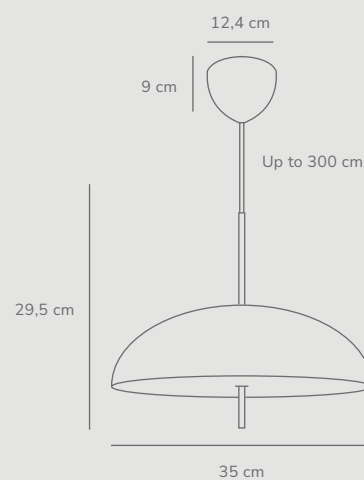

Class 2

Measurements	Dimmable	Cable info	Canopy info	Max. W	Masterbox
H: 29,5 cm, shade Ø: 35 cm	Yes, can be dimmed by choosing a dimmable bulb	White/Black/Brown Textile Not replaceable	White/Black/Brown Metal 12,4 cm x 9 cm	2x40W	Qty. 3