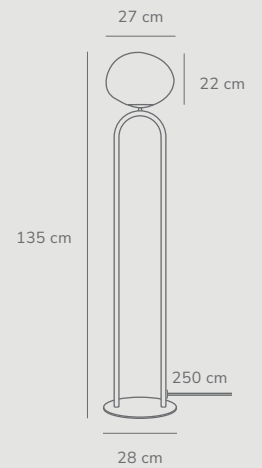

Shapes Table designed by Maria Berntsen

Brass 2120055035
Glass

Measurements	Dimmable	Cable info	Switch	Max. W	Masterbox
H: 47 cm, shade Ø: 22 cm, shade H: 18 cm, tube Ø: 1,53 cm	No, cannot be dimmed	Black Textile Not replaceable	On the cable	15W	Qty. 3

Shapes Wall designed by Maria Berntsen

Brass 2320321035
Glass

Measurements	Dimmable	Cable info	Switch	Max. W	Masterbox
H: 26 cm, W: 22,5 cm, shade Ø: 22 cm	No, cannot be dimmed	Black Textile Replaceable	On the cable	25W	Qty. 3

Shapes Floor designed by Maria Berntsen

Brass 2120074035
Glass

E27
(excl.)

IP20

Not dimmable

250 cm

Class 2

Measurements	Dimmable	Cable info	Switch	Max. W	Masterbox
H: 135 cm, shade Ø: 27 cm, shade H: 22 cm, tube Ø: 1,9 cm	No, cannot be dimmed	Black Textile Not replaceable	On the cable	15W	Qty. 2

Measurements	Dimmable	Cable info	Switch	Max. W	Masterbox
H: 53,1 cm, shade Ø: 15 cm, shade H: 11,7 cm, projection: 58,7 cm, tube Ø: 1,57 cm	No, cannot be dimmed	Black/Grey Textile Not replaceable	On the fixture	60W	Qty. 2