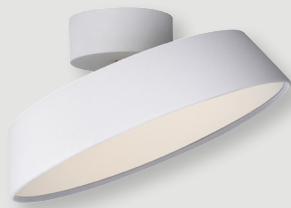

Kaito Dim Ceiling designed by Bønnelycke MDD

White 2320536001
Metal

- Integrated LED
- 3000 kelvin
- IP20
- 610 lm
- Dimmable
- Ra 80
- 20°
- Class 2
- 5 YEAR LED guarantee

Measurements	Dimmable	Canopy info	LED W	Lifespan	Masterbox
H: 11,7 cm, shade Ø: 30 cm	Yes, has built-in dimmable light source for wall dimmer	White/Grey Metal 10,6 x 2,5 cm	13W	30000 hours	Qty. 3