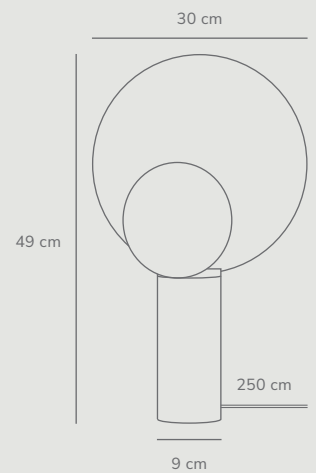

Caché Table designed by Charlotte Høncke Design

GU10
(excl.)

IP20

Not dimmable

250 cm

Class 2

Measurements	Dimmable	Cable info	Switch	Max. W	Masterbox
H: 49 cm, shade Ø: 30 cm	No, cannot be dimmed	White/Black Textile Not replaceable	On the cable	40W	Qty. 2