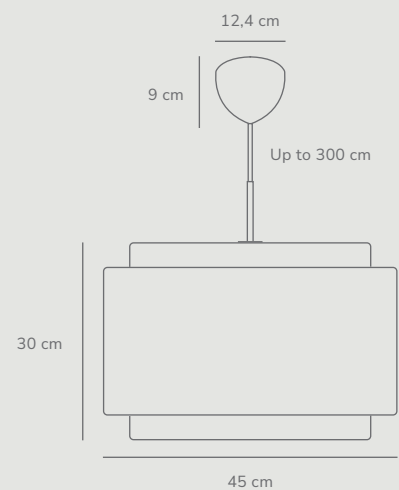

Class 2

Incl. black &
brown strap

Measurements	Dimmable	Cable info	Canopy info	Max. W	Masterbox
H: 48 cm, shade Ø: 48 cm	Yes, can be dimmed by choosing a dimmable bulb	White/Black Textile Not replaceable	White/Black Metal 12,4 cm x 9 cm	40W	Qty. 1

Takai Pendant designed by Sofie Lefèvre

Beige 2320403018
Textile

E27
(excl.)

IP20

Dimmable

300 cm

Class 2

Measurements	Dimmable	Cable info	Canopy info	Max. W	Masterbox
H: 30 cm, shade Ø: 45 cm	Yes, can be dimmed by choosing a dimmable bulb	White Textile Not replaceable	White Metal 12,4 cm x 9 cm	25W	Qty. 2