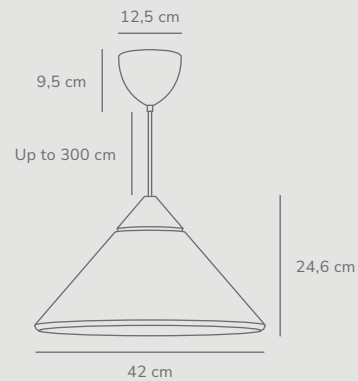

E27
(excl.)

IP20

Dimmable

300 cm

Class 2

FSC™
certified

Measurements	Dimmable	Cable info	Canopy info	Max. W	Masterbox
Shade H: 24,6 cm, shade Ø: 42 cm	Yes, can be dimmed by choosing a dimmable bulb	White/Black Textile Not replaceable	White/Black Metal 12,5 x 9,6 cm	60W	Qty. 2