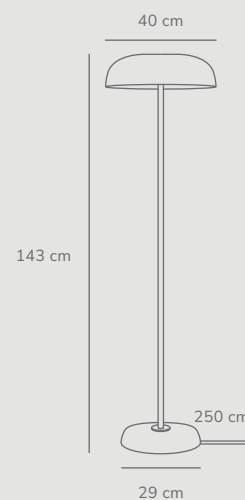

Glossy Floor designed by Maria Berntsen

White 2220344001
Glass

E14
(excl.)

IP20

Not dimmable

250 cm

Class 2

Measurements	Dimmable	Cable info	Switch	Max. W	Masterbox
H: 143 cm, shade Ø: 40 cm, tube Ø: 1,9 cm	No, cannot be dimmed	White Textile Not replaceable	On the cable	25W	Qty. 1