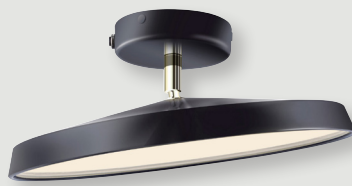

Black 2320556003
Metal