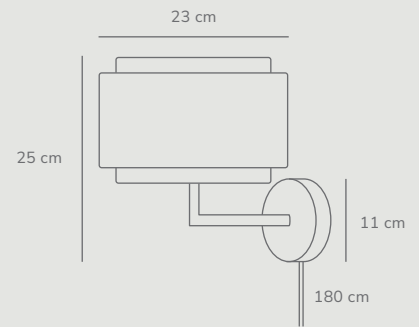

Measurements	Dimmable	Cable info	Switch	Max. W	Masterbox
H: 25 cm, shade Ø: 23 cm, tube Ø: 1,15 cm, wall base: 11 cm	No, cannot be dimmed	White Textile Replaceable	On the fixture	25W	Qty. 3