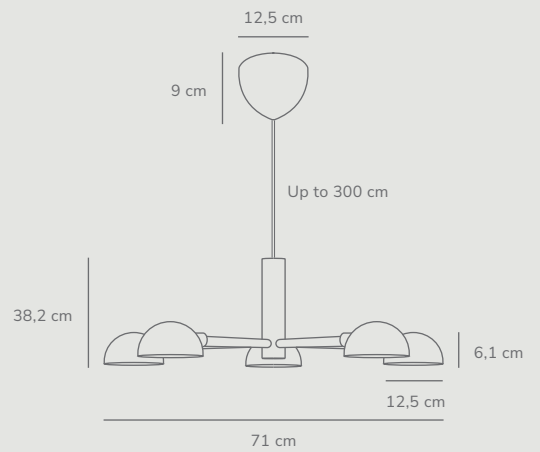

Nomi Pendant designed by Bønnelycke MDD

Black 2220163003
Metal

E14
(excl.)

IP20

Dimmable

300 cm

Class 2

Measurements	Dimmable	Cable info	Canopy info	Max. W	Masterbox
H: 38 cm, W: 71 cm, shade Ø: 12,5 cm, shade H: 6,1 cm, Ø: 71 cm	Yes, can be dimmed by choosing a dimmable bulb	Black Textile Not replaceable	Black Plastic 12,5 cm x 9 cm	5x8W	Qty. 2