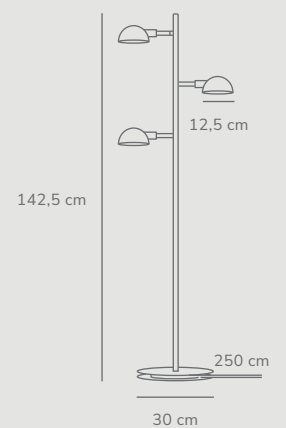

Measurements	Dimmable	Cable info	Switch	Max. W	Masterbox
H: 142,5 cm, W: 30 cm, shade Ø: 12,5 cm	No, cannot be dimmed	Black Textile Not replaceable	On the fixture	3x8W	Qty. 2

Rochelle Pendant designed by Charlotte Høncke Design