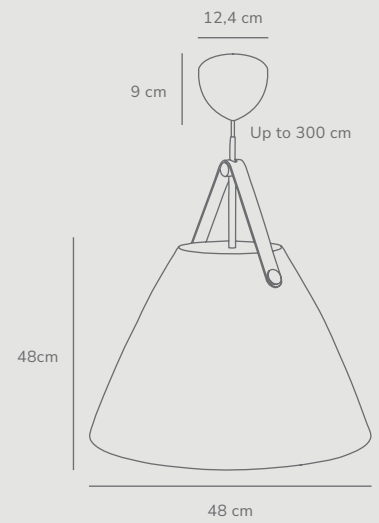

Strap 36 Pendant designed by Bjørn+Balle

Measurements	Dimmable	Cable info	Canopy info	Max. W	Masterbox
H: 37 cm, shade Ø: 36 cm	Yes, can be dimmed by choosing a dimmable bulb	White/Black Textile Not replaceable	White/Black Metal 12,4 cm x 9 cm	40W	Qty. 2

Class 2

Incl. black &
brown strap

Measurements	Dimmable	Cable info	Canopy info	Max. W	Masterbox
H: 48 cm, shade Ø: 48 cm	Yes, can be dimmed by choosing a dimmable bulb	White/Black Textile Not replaceable	White/Black Metal 12,4 cm x 9 cm	40W	Qty. 1