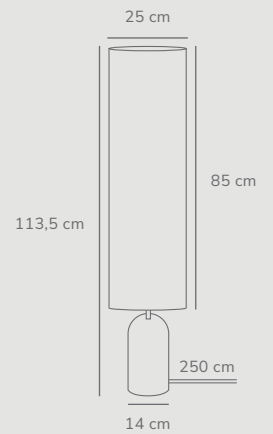

Measurements	Dimmable	Cable info	Switch	Max. W	Masterbox
H: 113,5 cm, shade Ø: 25 cm, shade H: 85 cm, tube Ø: 1,56 cm	No, cannot be dimmed	Black Textile Not replaceable	On the cable	40W	Qty. 3