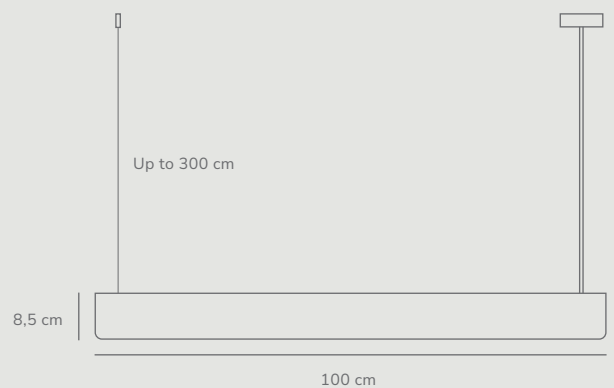

Measurements	Dimmable	Cable info	Max. W	Masterbox
H: 8,5 cm, L: 100 cm	Yes, can be dimmed by choosing a dimmable bulb (Incl. bulb is not dimmable)	Black Textile Not replaceable	15W	Qty. 3