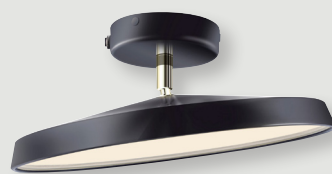

Measurements	Dimmable	Canopy info	LED W	Lifespan	Masterbox
H: 11,7 cm, shade Ø: 30 cm	Yes, has built-in dimmable light source for wall dimmer	White/Grey Metal 10,6 x 2,5 cm	13W	30000 hours	Qty. 3

Kaito Pro 30 Ceiling designed by Bønnelycke MDD