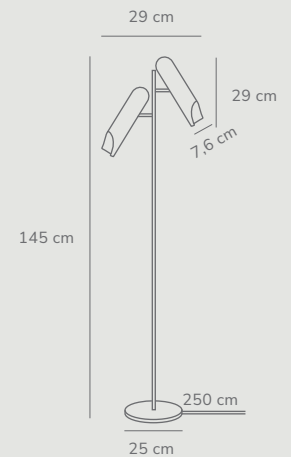

Black 2320314003
Metal

GU10
(excl.)

IP20

Not dimmable

40°

250 cm

Class 2

Measurements	Dimmable	Cable info	Switch	Max. W	Masterbox
H: 145 cm, W: 29 cm, shade Ø: 7,6 cm, tube Ø: 1,9 cm, base Ø: 25 cm	No, cannot be dimmed	Black Textile Not replaceable	On the cable	2x8W	Qty. 2

Shapes 27 Pendant designed by Maria Berntsen

Brass 2120023035
Glass

E27
(excl.)

IP20

Dimmable

300 cm

Class 2

Measurements	Dimmable	Cable info	Canopy info	Max. W	Masterbox
H: 60,5 cm, shade Ø: 27 cm, shade H: 22 cm, tube Ø: 1,53 cm	Yes, can be dimmed by choosing a dimmable bulb	Black Textile Not replaceable	Black Plastic 11,5 x 8 cm	15W	Qty. 2