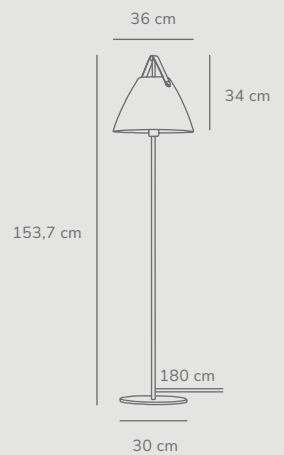

Measurements	Dimmable	Cable info	Switch	Max. W	Masterbox
H: 153,7 cm, shade Ø: 36 cm, shade H: 34 cm, tube Ø: 1,57 cm	No, cannot be dimmed	White/Black Textile Not replaceable	On the bulb base	40W	Qty. 2