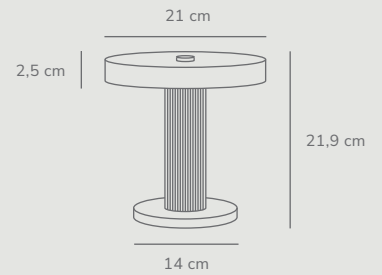

- Integrated LED
- 3000 kelvin
- IP20
- Moodmaker
- Ra 90
- 150 cm
- USB-C charging
- Class 3
- LED guarantee

Measurements	Dimmable	Cable info	Battery info	Switch	LED W	Lifespan
H: 21,9 cm, shade Ø: 21 cm, base Ø: 14 cm	Moodmaker™ 370 lm - 155 lm - 43 lm	Black Plastic USB-C cable incl.	Lithium-ion 3,7V Lasting time 370 lm = 7h 155 lm = 19h 43 lm = 60h Recharging time 7,5h	Touch on/off on the fixture	5W	30000 hours