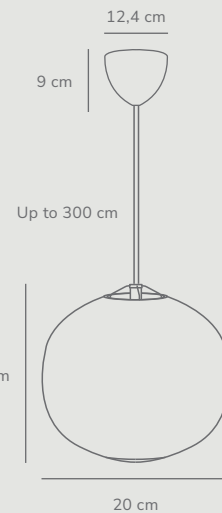

Measurements	Dimmable	Cable info	Canopy info	Max. W	Masterbox
Shade H: 26,4, shade Ø: 40 cm	Yes, can be dimmed by choosing a dimmable bulb	Black/Beige Textile Not replaceable	Black/Beige Metal 12,5 x 9,5 cm	25W	Qty. 2

Navone 20 Pendant designed by Sofie Lefèvre

White 2220433001
Glass

E27
(excl.)

IP20

Dimmable

300 cm

Class 2

Measurements	Dimmable	Cable info	Canopy info	Max. W	Masterbox
Shade H: 18,4 cm, shade Ø: 20 cm	Yes, can be dimmed by choosing a dimmable bulb	White Textile Not replaceable	White Metal 12,4 cm x 9 cm	40W	Qty. 3