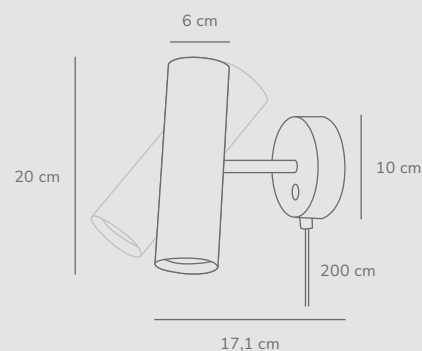

Measurements	Dimmable	Cable info	Switch	Max. W	Masterbox
H: 20 cm, W: 10 cm, shade Ø: 6 cm, shade H: 20 cm, projection: 17,1 cm, wall base: Ø10 cm	No, cannot be dimmed	White/Black Plastic Replaceable	Touch on/off on the base	8W	Qty. 3