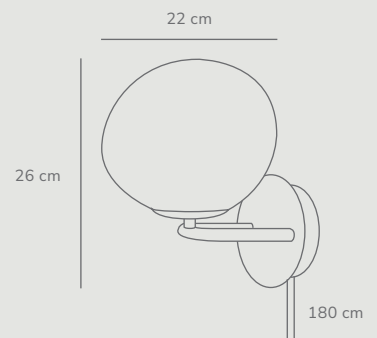

Shapes 27 Pendant designed by Maria Berntsen

Brass 2120023035
Glass

E27
(excl.)

IP20

Dimmable

300 cm

Class 2

Measurements	Dimmable	Cable info	Canopy info	Max. W	Masterbox
H: 60,5 cm, shade Ø: 27 cm, shade H: 22 cm, tube Ø: 1,53 cm	Yes, can be dimmed by choosing a dimmable bulb	Black Textile Not replaceable	Black Plastic 11,5 x 8 cm	15W	Qty. 2

Shapes Table designed by Maria Berntsen

Brass 2120055035
Glass

Measurements	Dimmable	Cable info	Switch	Max. W	Masterbox
H: 47 cm, shade Ø: 22 cm, shade H: 18 cm, tube Ø: 1,53 cm	No, cannot be dimmed	Black Textile Not replaceable	On the cable	15W	Qty. 3

Shapes Wall designed by Maria Berntsen

Brass 2320321035
Glass

Measurements	Dimmable	Cable info	Switch	Max. W	Masterbox
H: 26 cm, W: 22,5 cm, shade Ø: 22 cm	No, cannot be dimmed	Black Textile Replaceable	On the cable	25W	Qty. 3