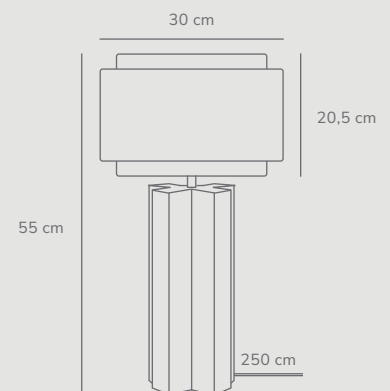

Takai Table designed by Sofie Lefèvre

Measurements	Dimmable	Cable info	Switch	Max. W	Masterbox
H: 55 cm, shade Ø: 30 cm, shade H: 20,5 cm	No, cannot be dimmed	White Textile Not replaceable	On the bulb base	25W	Qty. 2