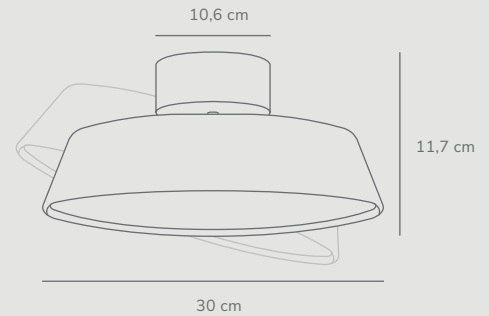

Kaito Dim Ceiling designed by Bønnelycke MDD

White 2320536001
Metal

Grey 2320536010
Metal

- Integrated LED
- 3000 kelvin
- IP20
- 610 lm
- Dimmable
- Ra 80
- 20°
- Class 2
- 5 YEAR LED guarantee

Measurements	Dimmable	Canopy info	LED W	Lifespan	Masterbox
H: 11,7 cm, shade Ø: 30 cm	Yes, has built-in dimmable light source for wall dimmer	White/Grey Metal 10,6 x 2,5 cm	13W	30000 hours	Qty. 3