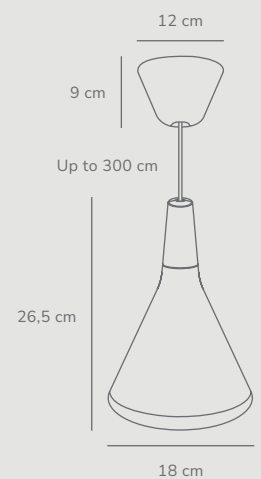

Navone 40 Pendant designed by Sofie Lefèvre

White 2420103001
Glass

E27
(excl.)

IP20

Dimmable

300 cm

Class 2

Measurements	Dimmable	Cable info	Canopy info	Max. W	Masterbox
H: 34,4 cm, shade Ø: 40 cm	Yes, can be dimmed by choosing a dimmable bulb	White Textile Not replaceable	White Metal 12,4 cm x 9 cm	40W	Qty. 2

Measurements	Dimmable	Cable info	Canopy info	Max. W	Masterbox
H: 26,5 cm, shade Ø: 18 cm	Yes, can be dimmed by choosing a dimmable bulb	Black Textile Not replaceable	Black Plastic 12 cm x 9 cm	60W	Qty. 3