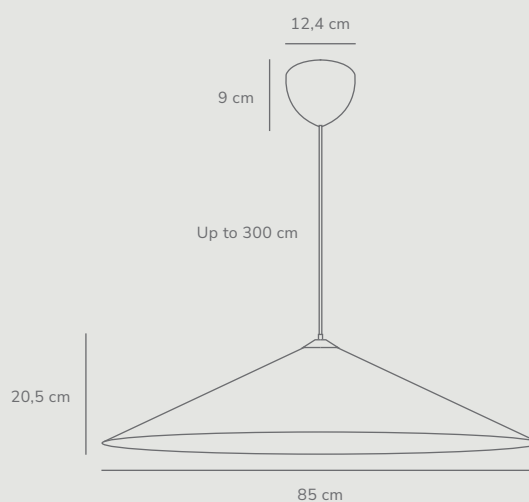

Hill 85 Pendant designed by Asger Risborg

White 2220103060
Tyvek

E27
(excl.)

IP20

Dimmable

300 cm

Class 2

Measurements	Dimmable	Cable info	Canopy info	Max. W	Masterbox
Shade H: 20,5 cm, shade Ø: 85 cm	Yes, can be dimmed by choosing a dimmable bulb	White Textile Not replaceable	White Metal 12,4 cm x 9 cm	3x25W	Qty. 3