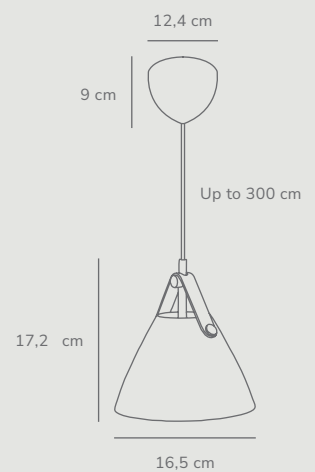

Measurements	Dimmable	Cable info	Canopy info	Max. W	Masterbox
Shade Ø: 16,5 cm, shade H: 17,2 cm	Yes, can be dimmed by choosing a dimmable bulb	White/Black Textile Not replaceable	White/Black Metal 12,4 cm x 9 cm	40W	Qty. 3