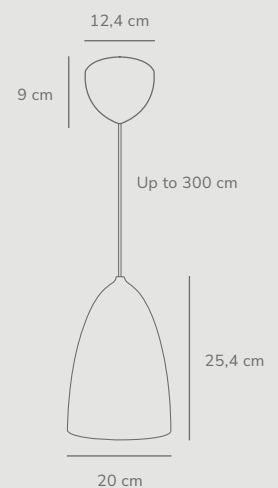

Measurements	Dimmable	Cable info	Canopy info	Max. W	Masterbox
Shade Ø: 10 cm, shade H: 15,3 cm	Yes, can be dimmed by choosing a dimmable bulb	White/Black Textile Not replaceable	White/Black Plastic 12,4 x 9 cm	6W	Qty. 3

Measurements	Dimmable	Cable info	Canopy info	Max. W	Masterbox
Shade Ø: 20 cm, shade H: 25,2 cm	Yes, can be dimmed by choosing a dimmable bulb	White/Black Textile Not replaceable	White/Black Plastic 12,4 x 9 cm	40W	Qty. 2