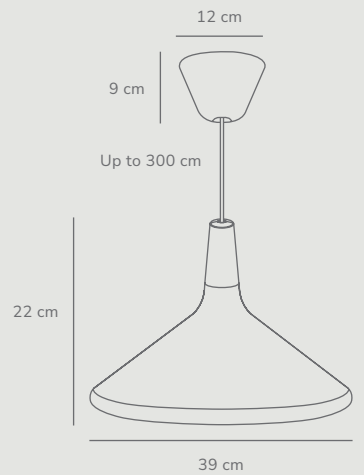

Measurements	Dimmable	Cable info	Canopy info	Max. W	Masterbox
H: 22 cm, shade Ø: 39 cm	Yes, can be dimmed by choosing a dimmable bulb	White/Black Textile Not replaceable	White/Black Plastic 11,7 cm x 9 cm	40W	Qty. 2