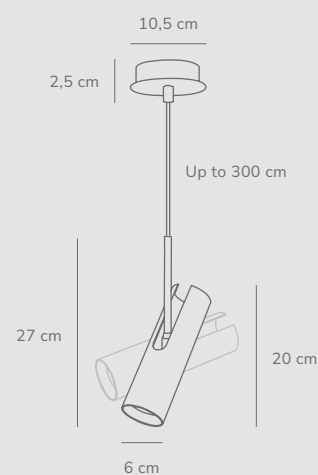

180°

300 cm

Class 2

Measurements	Dimmable	Cable info	Canopy info	Max. W	Masterbox
H: 27 cm, shade Ø: 6 cm, shade H: 20 cm, tube Ø: 1 cm	Yes, can be dimmed by choosing a dimmable bulb	White/Black Textile Not replaceable	White/Black Metal 10,5 x 2,5 cm	8W	Qty. 3