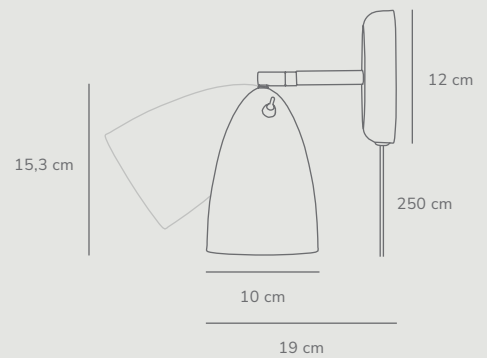

Measurements	Dimmable	Cable info	Switch	Max. W	Masterbox
H: 22 cm, shade Ø: 10 cm, shade H: 15,3 cm, projection: 19 cm	No, cannot be dimmed	White/Black Textile Replaceable	On the fixture	6W	Qty. 3