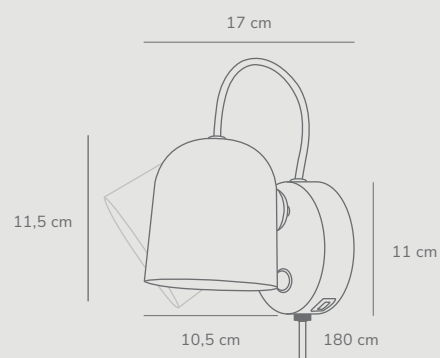

Angle GU10 Wall *designed by Maria Berntsen*

GU10
(excl.)

IP20

Not dimmable

170°

180 cm

USB port

Class 2

Measurements	Dimmable	Cable info	Switch	Max. W	Masterbox
H: 11,5 cm, W: 10,5 cm, L: 17 cm, shade Ø: 10,5 cm	No, cannot be dimmed	White/Black/Grey Textile Replaceable	On the fixture	25W	Qty. 3