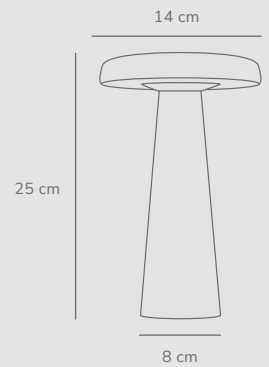

Integrated
LED

2700 kelvin

IP54

300 lm

Moodmaker

Ra 80

100 cm

Class 3

USB charging

5
YEAR
LED
guarantee

Measurements	Dimmable	Cable info	Battery info	Switch	LED W	Lifespan	Masterbox
H: 25 cm, shade Ø: 14 cm	3-step Moodmaker™ 300 lm - 200 lm - 100 lm	Black Plastic Replaceable	Lithium-ion 3,7V Lasting time 300 lm = 5h 200 lm = 10h 100 lm = 20h Recharging time 4h	Under the table base	2,8W	15000 hours	Qty. 3