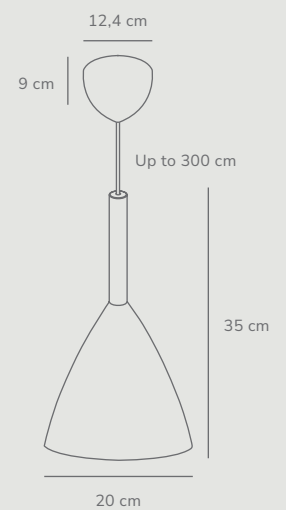

Measurements	Dimmable	Cable info	Canopy info	Max. W	Masterbox
H: 35 cm, shade Ø: 20 cm	Yes, can be dimmed by choosing a dimmable bulb	White/Black/Grey Textile Not replaceable	White/Black/Grey Metal 12,4 cm x 9 cm	40W	Qty. 3