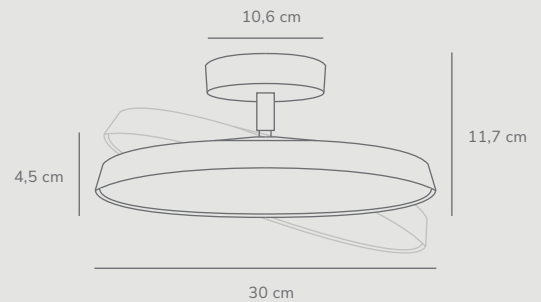

Measurements	Dimmable	Canopy info	LED W	Lifespan	Masterbox
H: 11,7 cm, shade Ø: 30 cm	Yes, has built-in dimmable light source for wall dimmer	White/Grey Metal 10,6 x 2,5 cm	13W	30000 hours	Qty. 3

Kaito Pro 30 Ceiling designed by Bønnelycke MDD