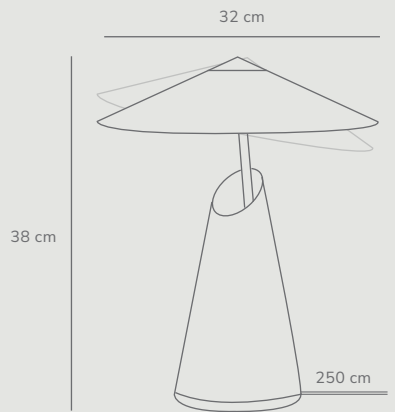

- E27 (excl.)
- IP20
- Not dimmable
- 25°
- 250 cm
- Class 2

Measurements	Dimmable	Cable info	Switch	Max. W	Masterbox
H: 38 cm, shade Ø: 32 cm, tube Ø: 1 cm	No, cannot be dimmed	White/Black Textile Not replaceable	On the cable	25W	Qty. 3