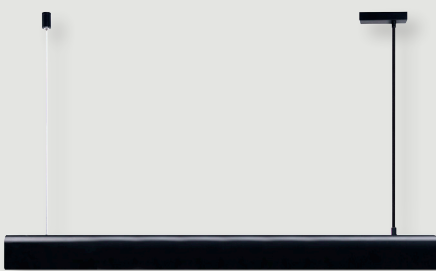

Beau 100 Pendant designed by Sofie Lefèvre

Black 2220483003
Metal