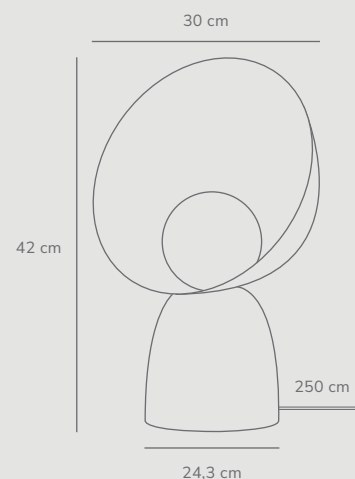

Class 2

Turnable
360°

Measurements	Dimmable	Cable info	Switch	Max. W	Masterbox
H: 42 cm, W: 24,3 cm, shade Ø: 30 cm	No, cannot be dimmed	White/Black/Grey Textile Not replaceable	On the cable	25W	Qty. 2

Mademoiselles Table designed by Sofie Lefèvre