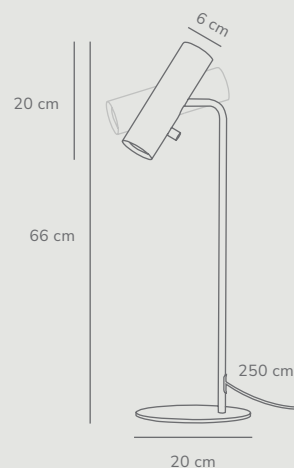

MIB 6 Table designed by Bønnelycke MDD

GU10
(excl.)

IP20

Not dimmable

90°

250 cm

Class 2

Measurements	Dimmable	Cable info	Switch	Max. W	Masterbox
H: 66 cm, shade Ø: 6 cm, shade H: 20 cm, tube Ø: 1,27 cm	No, cannot be dimmed	White/Black Plastic Not replaceable	On the fixture	8W	Qty. 3