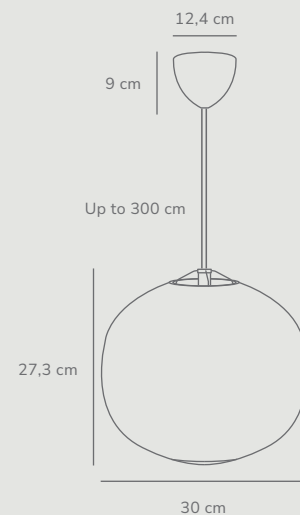

Measurements	Dimmable	Cable info	Canopy info	Max. W	Masterbox
Shade H: 26,4, shade Ø: 40 cm	Yes, can be dimmed by choosing a dimmable bulb	Black/Beige Textile Not replaceable	Black/Beige Metal 12,5 x 9,5 cm	25W	Qty. 2

Navone 30 Pendant designed by Sofie Lefèvre

White 2220443001
Glass

E27
(excl.)

IP20

Dimmable

300 cm

Class 2

Measurements	Dimmable	Cable info	Canopy info	Max. W	Masterbox
H: 27,3 cm, shade Ø: 30 cm	Yes, can be dimmed by choosing a dimmable bulb	White Textile Not replaceable	White Metal 12,4 cm x 9 cm	40W	Qty. 2