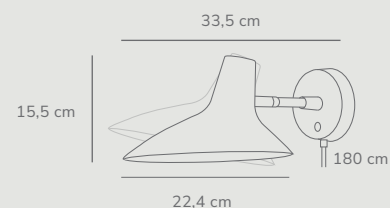

Measurements	Dimmable	Cable info	Switch	Max. W	Masterbox
H: 15,5 cm, L: 33,5 cm, shade Ø: 22,4 cm	No, cannot be dimmed	Black Textile Replaceable	On the fixture	25W	Qty. 3