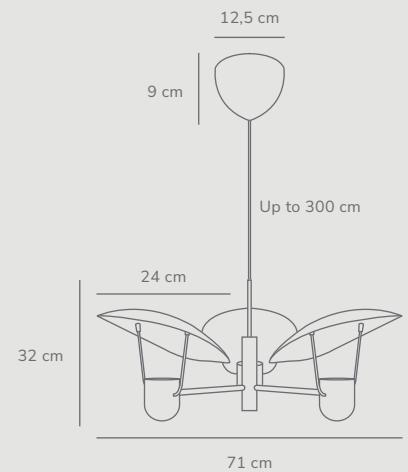

Darci Wall designed by Bjørn+Balle

Black 2120551003
Metal

Measurements	Dimmable	Cable info	Switch	Max. W	Masterbox
H: 36,5 cm, W: 23 cm, L: 55 cm, shade Ø: 23 cm, shade H: 16,5 cm, tube Ø: 1,25 cm	No, cannot be dimmed	Black Textile Replaceable	On the fixture	25W	Qty. 3

Fabiola Pendant designed by Charlotte Høncke Design

Black 2220223003
Metal

Measurements	Dimmable	Cable info	Canopy info	Max. W	Masterbox
H: 32 cm, W: 71 cm, shade Ø: 24 cm, tube Ø: 1,1 cm, Ø: 71 cm	Yes, can be dimmed by choosing a dimmable bulb	Black Metal Not replaceable	Black Textile 12,5 cm x 9 cm	3x40W	Qty. 1

Fabiola Table designed by Charlotte Høncke Design

Black 2220245003
Metal

GU10
(excl.)

IP20

Not dimmable

250 cm

Class 2

Measurements	Dimmable	Cable info	Switch	Max. W	Masterbox
H: 48 cm, shade Ø: 27 cm, tube Ø: 1,6 cm	No, cannot be dimmed	Black Textile Not replaceable	On the cable	40W	Qty. 3