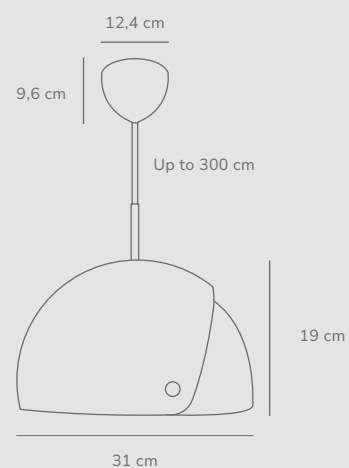

Align Pendant *designed by Maria Berntsen*

E27
(excl.)

IP20

Not dimmable

36°

300 cm

Class 2

Measurements	Dimmable	Cable info	Canopy info	Max. W	Masterbox
H: 19 cm, shade Ø: 31 cm	Yes, can be dimmed by choosing a dimmable bulb	White/Black Textile Not replaceable	White/Black Metal 12,4 x 9,6 cm	15W	Qty. 2