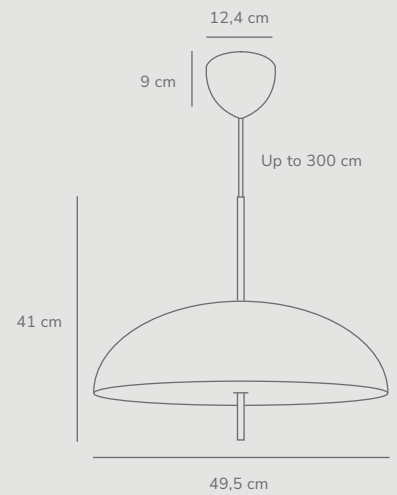

Class 2

Measurements	Dimmable	Cable info	Canopy info	Max. W	Masterbox
H: 29,5 cm, shade Ø: 35 cm	Yes, can be dimmed by choosing a dimmable bulb	White/Black/Brown Textile Not replaceable	White/Black/Brown Metal 12,4 cm x 9 cm	2x40W	Qty. 3

Versale 50 Pendant designed by Anker Studio

White 2220053001
Metal

Black 2220053003
Metal

Brown 2220053009
Metal

Measurements	Dimmable	Cable info	Canopy info	Max. W	Masterbox
H: 41 cm, shade Ø: 49,5 cm	Yes, can be dimmed by choosing a dimmable bulb	White/Black/Brown Textile Not replaceable	White/Black Metal 12,4 cm x 9 cm	2x15W	Qty. 3