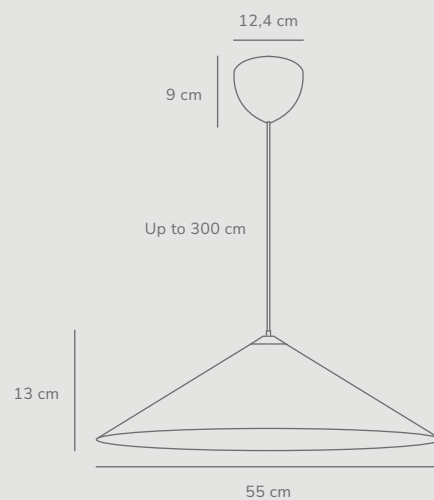

Hill 55 Pendant designed by Asger Risborg

White 2420073001
Tyvek

E14
(excl.)

IP20

Dimmable

300 cm

Class 2

Measurements	Dimmable	Cable info	Canopy info	Max. W	Masterbox
Shade H: 13 cm, shade Ø: 55 cm	Yes, can be dimmed by choosing a dimmable bulb	White Textile Not replaceable	White Metal 12,4 cm x 9 cm	3x15W	Qty. 3