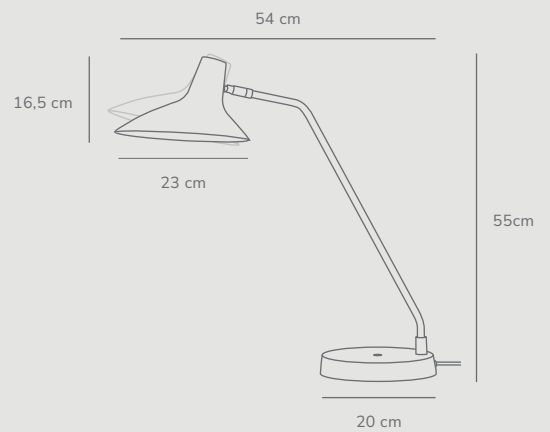

- E14 (excl.)
- IP20
- Not dimmable
- 135°
- 250 cm
- Class 2

Measurements	Dimmable	Cable info	Switch	Max. W	Masterbox
H: 55 cm, W: 23 cm, L: 54 cm, shade Ø: 23 cm, shade H: 16,5 cm, tube Ø: 1,25 cm	No, cannot be dimmed	Black Textile Not replaceable	On the base	25W	Qty. 2