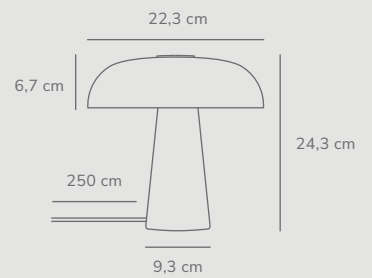

Measurements	Dimmable	Cable info	Switch	Max. W	Masterbox
Shade Ø: 22,3 cm, H: 24,3 cm	No, cannot be dimmed	White Textile Not replaceable	On the cable	15W	Qty. 3