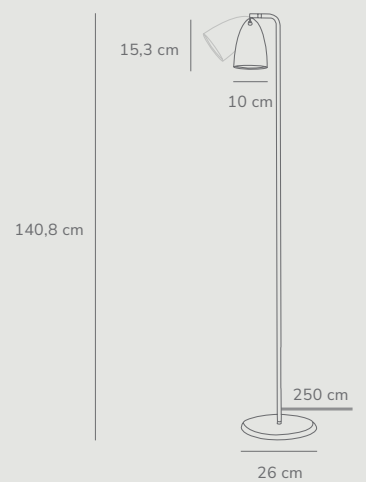

Measurements	Dimmable	Cable info	Switch	Max. W	Masterbox
H: 140,8 cm, shade Ø: 10 cm, shade H: 15,3 cm	No, cannot be dimmed	White/Black Textile Not replaceable	On the fixture	6W	Qty. 2