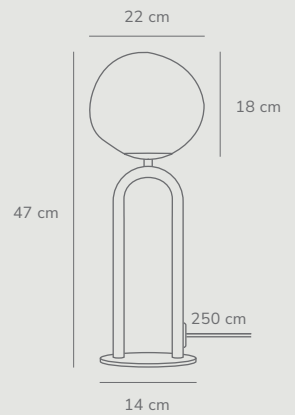

Black 2320314003
Metal

GU10
(excl.)

IP20

Not dimmable

40°

250 cm

Class 2

Measurements	Dimmable	Cable info	Switch	Max. W	Masterbox
H: 145 cm, W: 29 cm, shade Ø: 7,6 cm, tube Ø: 1,9 cm, base Ø: 25 cm	No, cannot be dimmed	Black Textile Not replaceable	On the cable	2x8W	Qty. 2

Shapes 27 Pendant designed by Maria Berntsen

Brass 2120023035
Glass

E27
(excl.)

IP20

Dimmable

300 cm

Class 2

Measurements	Dimmable	Cable info	Canopy info	Max. W	Masterbox
H: 60,5 cm, shade Ø: 27 cm, shade H: 22 cm, tube Ø: 1,53 cm	Yes, can be dimmed by choosing a dimmable bulb	Black Textile Not replaceable	Black Plastic 11,5 x 8 cm	15W	Qty. 2

Shapes Table designed by Maria Berntsen

Brass 2120055035
Glass

Measurements	Dimmable	Cable info	Switch	Max. W	Masterbox
H: 47 cm, shade Ø: 22 cm, shade H: 18 cm, tube Ø: 1,53 cm	No, cannot be dimmed	Black Textile Not replaceable	On the cable	15W	Qty. 3

Shapes Wall designed by Maria Berntsen

Brass 2320321035
Glass

Measurements	Dimmable	Cable info	Switch	Max. W	Masterbox
H: 26 cm, W: 22,5 cm, shade Ø: 22 cm	No, cannot be dimmed	Black Textile Replaceable	On the cable	25W	Qty. 3