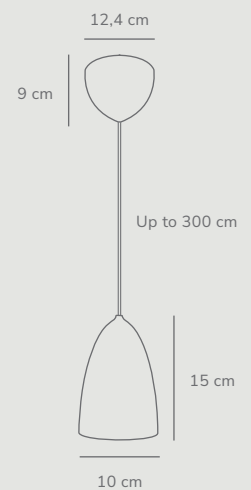

Measurements	Dimmable	Cable info	Switch	Max. W	Masterbox
H: 20 cm, W: 10 cm, shade Ø: 6 cm, shade H: 20 cm, projection: 17,1 cm, wall base: Ø10 cm	No, cannot be dimmed	White/Black Plastic Replaceable	Touch on/off on the base	8W	Qty. 3

Measurements	Dimmable	Cable info	Canopy info	Max. W	Masterbox
Shade Ø: 10 cm, shade H: 15,3 cm	Yes, can be dimmed by choosing a dimmable bulb	White/Black Textile Not replaceable	White/Black Plastic 12,4 x 9 cm	6W	Qty. 3