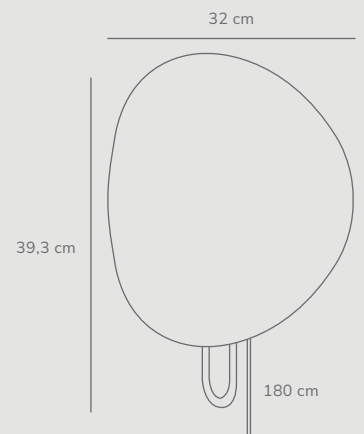

Class 2

Measurements	Dimmable	Cable info	Switch	Max. W	Masterbox
H: 42,3 cm, shade Ø: 31,6 cm	No, cannot be dimmed	White Textile Not replaceable	On the cable	6W	Qty. 3

Spargo Wall designed by Anker Studio

White/Brass 2320361001
Metal

Black/Brass 2320361003
Metal

E27
(excl.)

IP20

Not dimmable

180 cm

Class 2

Measurements	Dimmable	Cable info	Switch	Max. W	Masterbox
H: 39,3 cm, shade Ø: 32 cm	No, cannot be dimmed	White/Black Textile Replaceable	On the cable	25W	Qty. 3