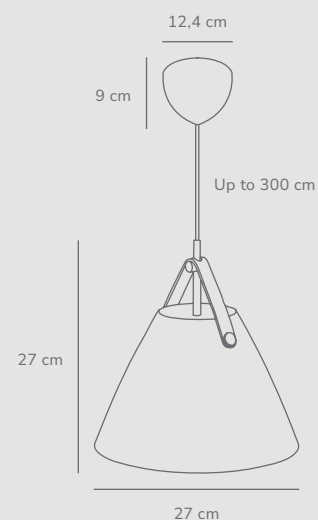

Strap 27 Pendant designed by Bjørn+Balle

Measurements	Dimmable	Cable info	Canopy info	Max. W	Masterbox
H: 27 cm, shade Ø: 27 cm	Yes, can be dimmed by choosing a dimmable bulb	White/Black Textile Not replaceable	White/Black Metal 12,4 cm x 9 cm	40W	Qty. 3