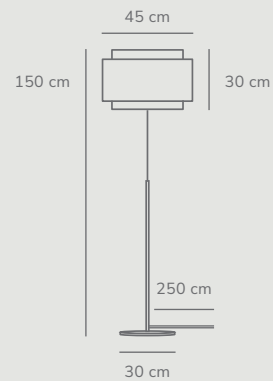

Measurements	Dimmable	Cable info	Switch	Max. W	Masterbox
H: 150 cm, shade Ø: 45 cm, shade H: 30 cm, tube Ø: 1,9 cm	No, cannot be dimmed	White Textile Not replaceable	On the fixture	25W	Qty. 1