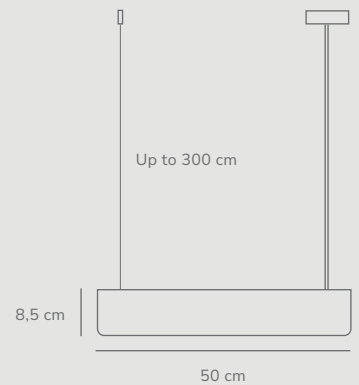

Measurements	Dimmable	Cable info	Max. W	Masterbox
H: 8,5 cm, L: 50 cm	Yes, can be dimmed by choosing a dimmable bulb (Incl. bulb is not dimmable)	Black Textile Not replaceable	8W	Qty. 3