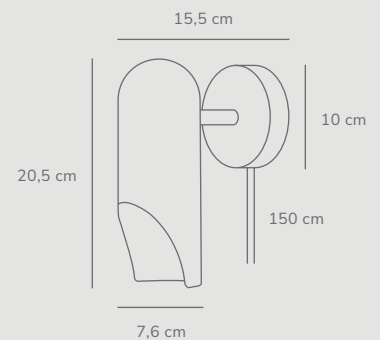

Rochelle Wall designed by Charlotte Høncke Design

GU10
(excl.)

IP20

Not dimmable

40°

150 cm

Class 2

Measurements	Dimmable	Cable info	Switch	Max. W	Masterbox
H: 20,5 cm, shade Ø: 7,6 cm, D: 15,5 cm	No, cannot be dimmed	Black Textile Replaceable	On the base	8W	Qty. 3