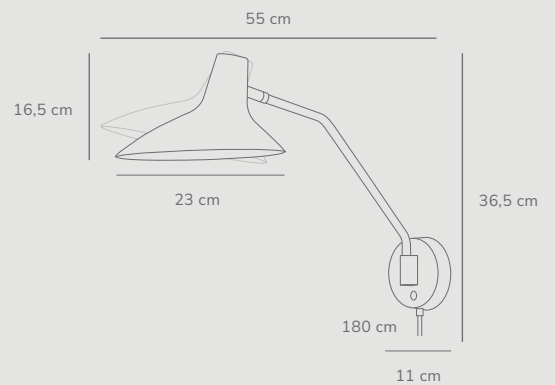

Measurements	Dimmable	Cable info	Switch	Max. W	Masterbox
H: 36,5 cm, W: 23 cm, L: 55 cm, shade Ø: 23 cm, shade H: 16,5 cm, tube Ø: 1,25 cm	No, cannot be dimmed	Black Textile Replaceable	On the fixture	25W	Qty. 3