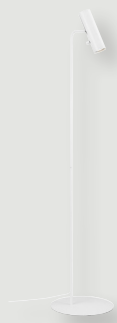

MIB 6 Floor designed by Bønnelycke MDD

White 71704001
Metal