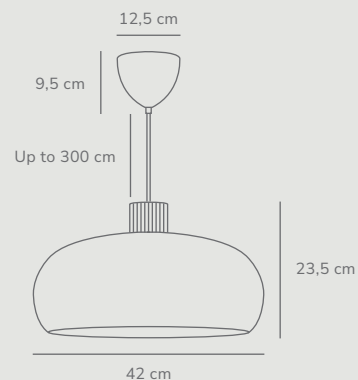

Measurements	Dimmable	Cable info	Canopy info	Max. W	Masterbox
Shade Ø: 42 cm, H: 23,5 cm	Yes, can be dimmed by choosing a dimmable bulb	Black Textile Not replaceable	Black Metal 12,5 x 9,5 cm	25W	Qty. 2