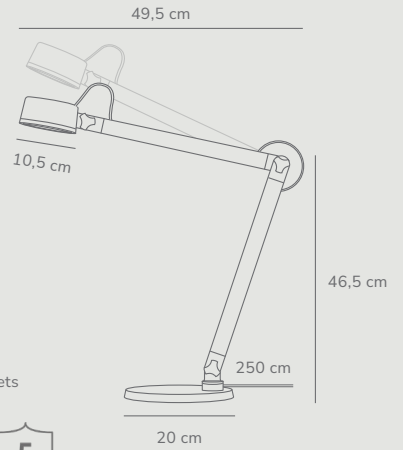

- Integrated LED
- 2700 kelvin
- IP20
- 600 lm
- Dimmable
- Ra 90
- 80°
- 250 cm
- Class 2
- 5 YEAR LED guarantee

Measurements	Dimmable	Cable info	Switch	LED W	Lifespan	Masterbox
H: 46,5 cm, base Ø: 20 cm, L: 49,5 cm, shade Ø: 10,5 cm, shade H: 5 cm, tube Ø: 3 cm	Yes, has built-in dimmable light source with button or touch	Black/Grey Textile Not replaceable	On the fixture	6W	30000 hours	Qty. 2