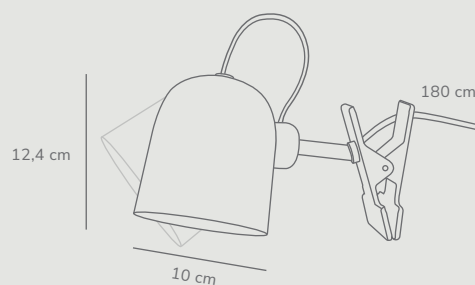

Angle Clamp lamp *designed by Maria Berntsen*

GU10
(excl.)

IP20

Not dimmable

170°

180 cm

Class 2

Measurements	Dimmable	Cable info	Switch	Max. W	Masterbox
H: 12,4 cm, W: 10 cm, L: 10 cm, shade Ø: 10 cm	No, cannot be dimmed	White/Black/Grey Textile Not replaceable	On the cable	15W	Qty. 3