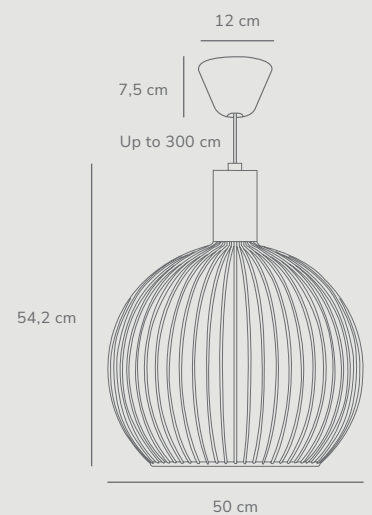

Aver 40 Pendant *designed by Carlo Volf*

Black 84253003
Metal

E27
(excl.)

IP20

Dimmable

300 cm

Class 2

Measurements	Dimmable	Cable info	Canopy info	Max. W	Masterbox
H: 46 cm, shade Ø: 40 cm	Yes, can be dimmed by choosing a dimmable bulb	Black Textile Not replaceable	Black Plastic 12 cm x 7,5 cm	60W	Qty. 1

Aver 50 Pendant *designed by Carlo Volf*

Black 84263003
Metal

E27
(excl.)

IP20

Dimmable

300 cm

Class 2

Measurements	Dimmable	Cable info	Canopy info	Max. W	Masterbox
H: 54,2 cm, shade Ø: 50 cm	Yes, can be dimmed by choosing a dimmable bulb	Black Textile Not replaceable	Black Plastic 12 cm x 7,5 cm	60W	Qty. 1

Beau 50 Pendant designed by Sofie Lefèvre

Black 2220473003
Metal

Measurements	Dimmable	Cable info	Max. W	Masterbox
H: 8,5 cm, L: 50 cm	Yes, can be dimmed by choosing a dimmable bulb (Incl. bulb is not dimmable)	Black Textile Not replaceable	8W	Qty. 3