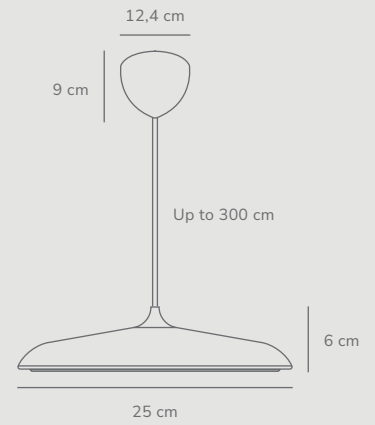

Copper 2420203030
Metal