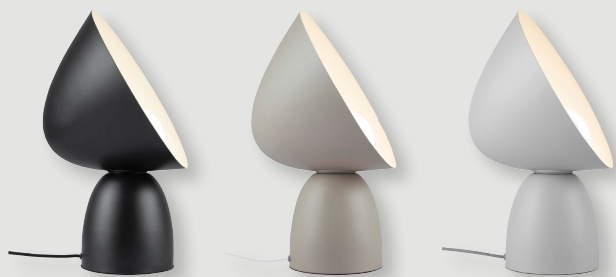

Hello Table designed by Charlotte Høncke Design

Black 2220215003
Metal

Brown 2220215009
Metal

Grey 2220215010
Metal

E14
(excl.)

IP20

Not dimmable

250 cm

Class 2

Turnable
360°