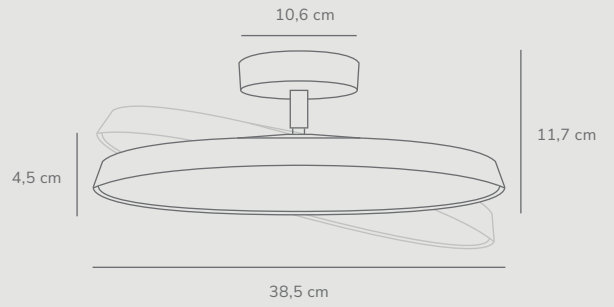

Integrated
LED

3000 kelvin

IP20

2270 lm

Dimmable

Ra 80

35°

Class 2

LED
guarantee

Measurements	Dimmable	Canopy info	LED W	Lifespan	Masterbox
H: 11,7 cm, base Ø: 10,6 cm, shade Ø: 38,5 cm, shade H: 4,5 cm	Yes, has built-in dimmable light source for wall dimmer	White/Black Metal 10,6 x 2,5 cm	26W	30000 hours	Qty. 3