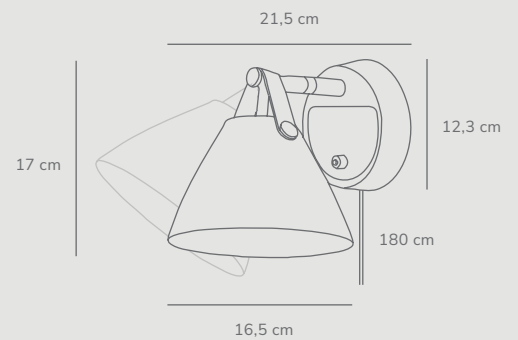

Measurements	Dimmable	Cable info	Switch	Max. W	Masterbox
H: 17 cm, shade Ø: 16,5 cm, shade H: 17 cm, projection: 21,5 cm, tube Ø: 1,6 cm, wall base: Ø 12,3 cm	No, cannot be dimmed	White/Black Plastic Replaceable	On the base	8W	Qty. 3