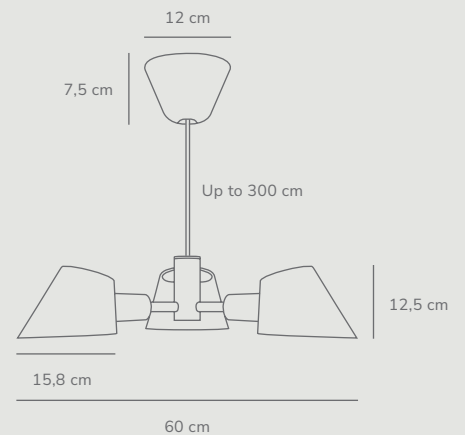

Stay 3-Spot Pendant designed by Maria Berntsen

Black 2120703003
Aluminium

E27
(excl.)

IP20

Dimmable

300 cm

Class 2

Measurements	Dimmable	Cable info	Canopy info	Max. W	Masterbox
Shade Ø: 15,8 cm, shade H: 12,5 cm, Ø: 60 cm	Yes, can be dimmed by choosing a dimmable bulb	Black/Grey Textile Not replaceable	Black Metal 12 x 7,5 cm	3x60W	Qty. 2